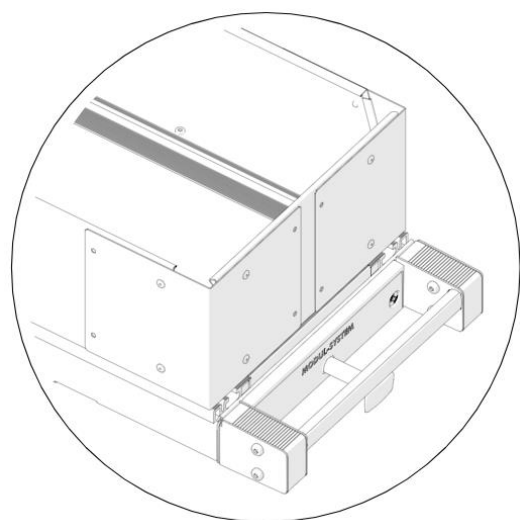

106464\_01.01

1

2

4,0 mm

3

20 x Screw 4,8x13

16 x Steel rivet (14mm)