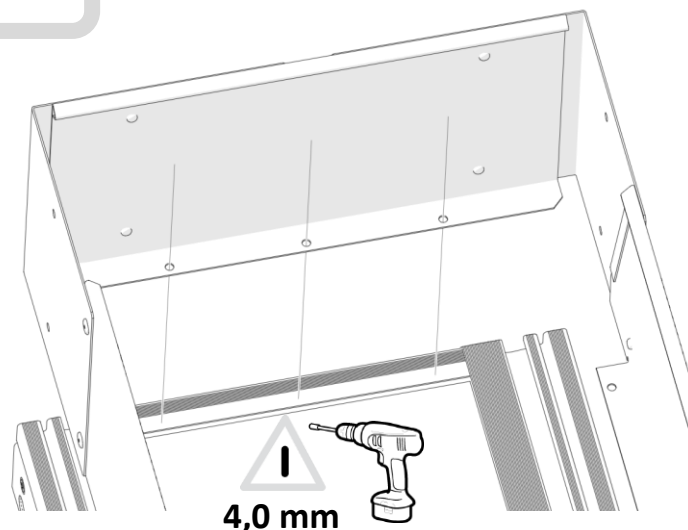

106464\_01.01

1

2

4,0 mm

3

20 x Screw 4,8x13

16 x Steel rivet (14mm)