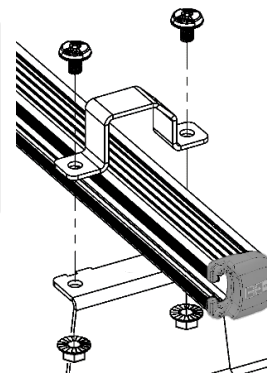

2

M8x25

20Nm

27205-03

27205-03

3

M8x16

M8