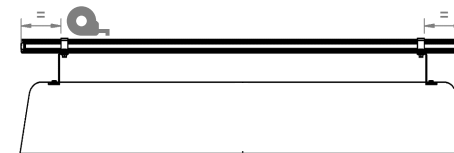

Assembly instruction

Part Number: RR780020000

Description: Roof bar kit PV5 25-, 2 bars

Revision date: 2026-01-22

4x 27205-03

4x 27200-03

4x 27290-03

4x M8x25

8x M8x16

8x M8

2x

1x

1

2

M8x25

20Nm

27205-03

27205-03

3

M8x16

M8

20Nm